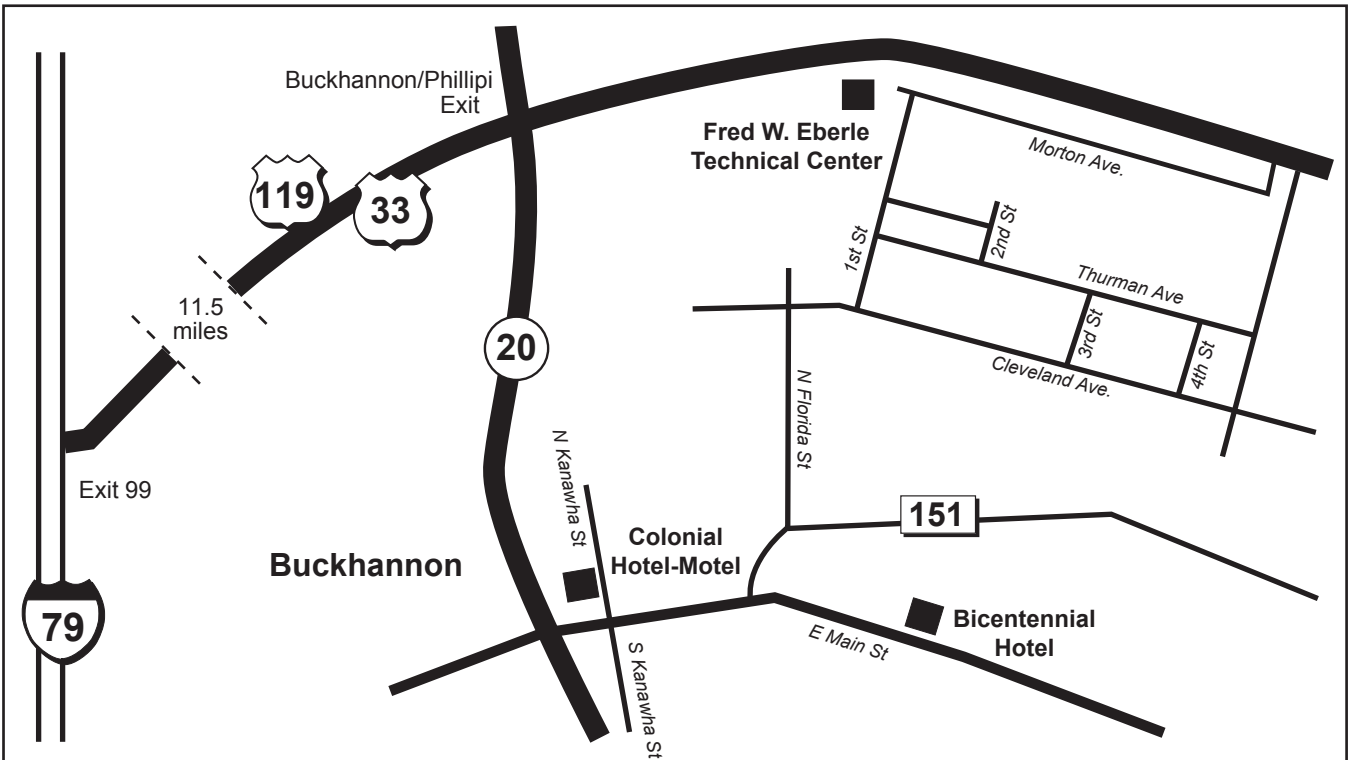

Directions to Fred W. Eberle Technical Center

Driving Directions to Fred W. Eberle Technical Center:

1. Take **Exit 99** from **I-79** to merge onto **US-119N/US-33 E** toward **Buckhannon**
2. Continue on **US-33 E** for **12.9** miles
3. Turn right on **Morton Ave. Exit**
4. Then an **immediate right** at stop sign onto **Morton Ave.**
5. Travel **.4** miles to **Fred W. Eberle Technical Center** on left

Parking Directions at Fred W. Eberle Technical Center:

1. Turn in at the **flag pole** and find a parking spot **between the two brick buildings**
2. Do not park in front of gate or obstruct any right of way

Driving Directions to Colonial Hotel-Motel, Buckhannon:

1. Take **Exit 99** from **I-79** to merge onto **US-119N/US-33 E** toward **Buckhannon**
2. Continue on **US-33 E** for **11.9** miles
3. Turn right on **Buckhannon/Philippi Exit**
4. Then immediately right onto **US-20**
5. Travel **.4** miles
6. **Hotel** is on the left

Fred W. Eberle Technica Center
Rt 5, Box 2, Buckhannon, WV

Colonial Hotel-Motel
24 N Kanawha St, Buckhannon, WV
304-472-3000

Bi Centennial Inn
88 E Main St, Buckhannon, WV
304-472-5000