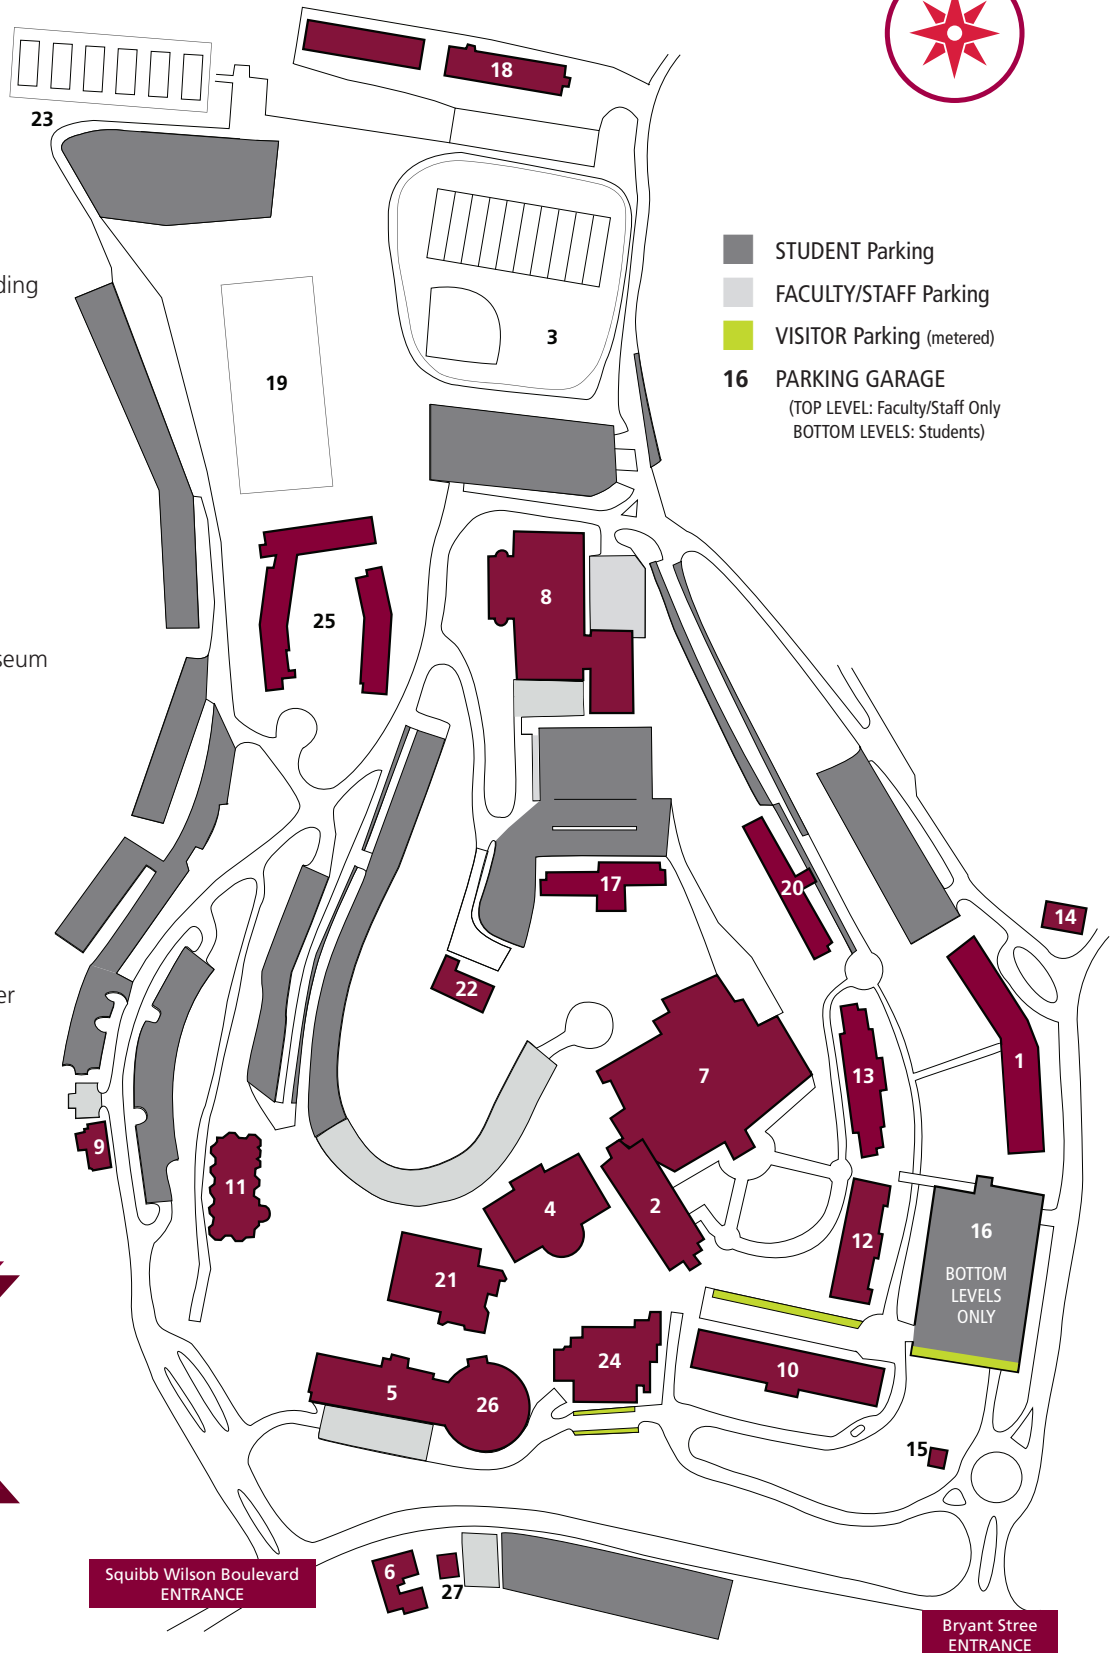

FAIRMONT STATE | PIERPONT PARKING

- 1 Bryant Place
- 2 Colebank Hall
- 3 Duvall-Rosier Field
- 4 Education Building
- 5 Engineering Technology Building
- 6 Erickson Alumni Center
- 7 Falcon Center
- 8 Feaster Center
- 9 Gabor WV Folklife Center
- 10 Hardway Hall
- 11 Hunt Haught Hall
- 12 Jaynes Hall
- 13 Morrow Hall
- 14 Newman Center
- 15 One Room Schoolhouse Museum
- 16 Parking Garage
- 17 Pence Hall
- 18 Physical Plant Building
- 19 Practice Field
- 20 Prichard Hall
- 21 Ruth Ann Musick Library
- 22 Shaw House
- 23 Tennis Courts
- 24 Turley Student Services Center
- 25 University Terrace
- 26 Wallman Hall
- 27 Wesley Foundation

- STUDENT Parking
- FACULTY/STAFF Parking
- VISITOR Parking (metered)
- 16** PARKING GARAGE
(TOP LEVEL: Faculty/Staff Only
BOTTOM LEVELS: Students)

COMMUTER PARKING MAP

No overnight parking for commuter students unless approved by Campus Police

Squibb Wilson Boulevard
ENTRANCE

Bryant Street
ENTRANCE