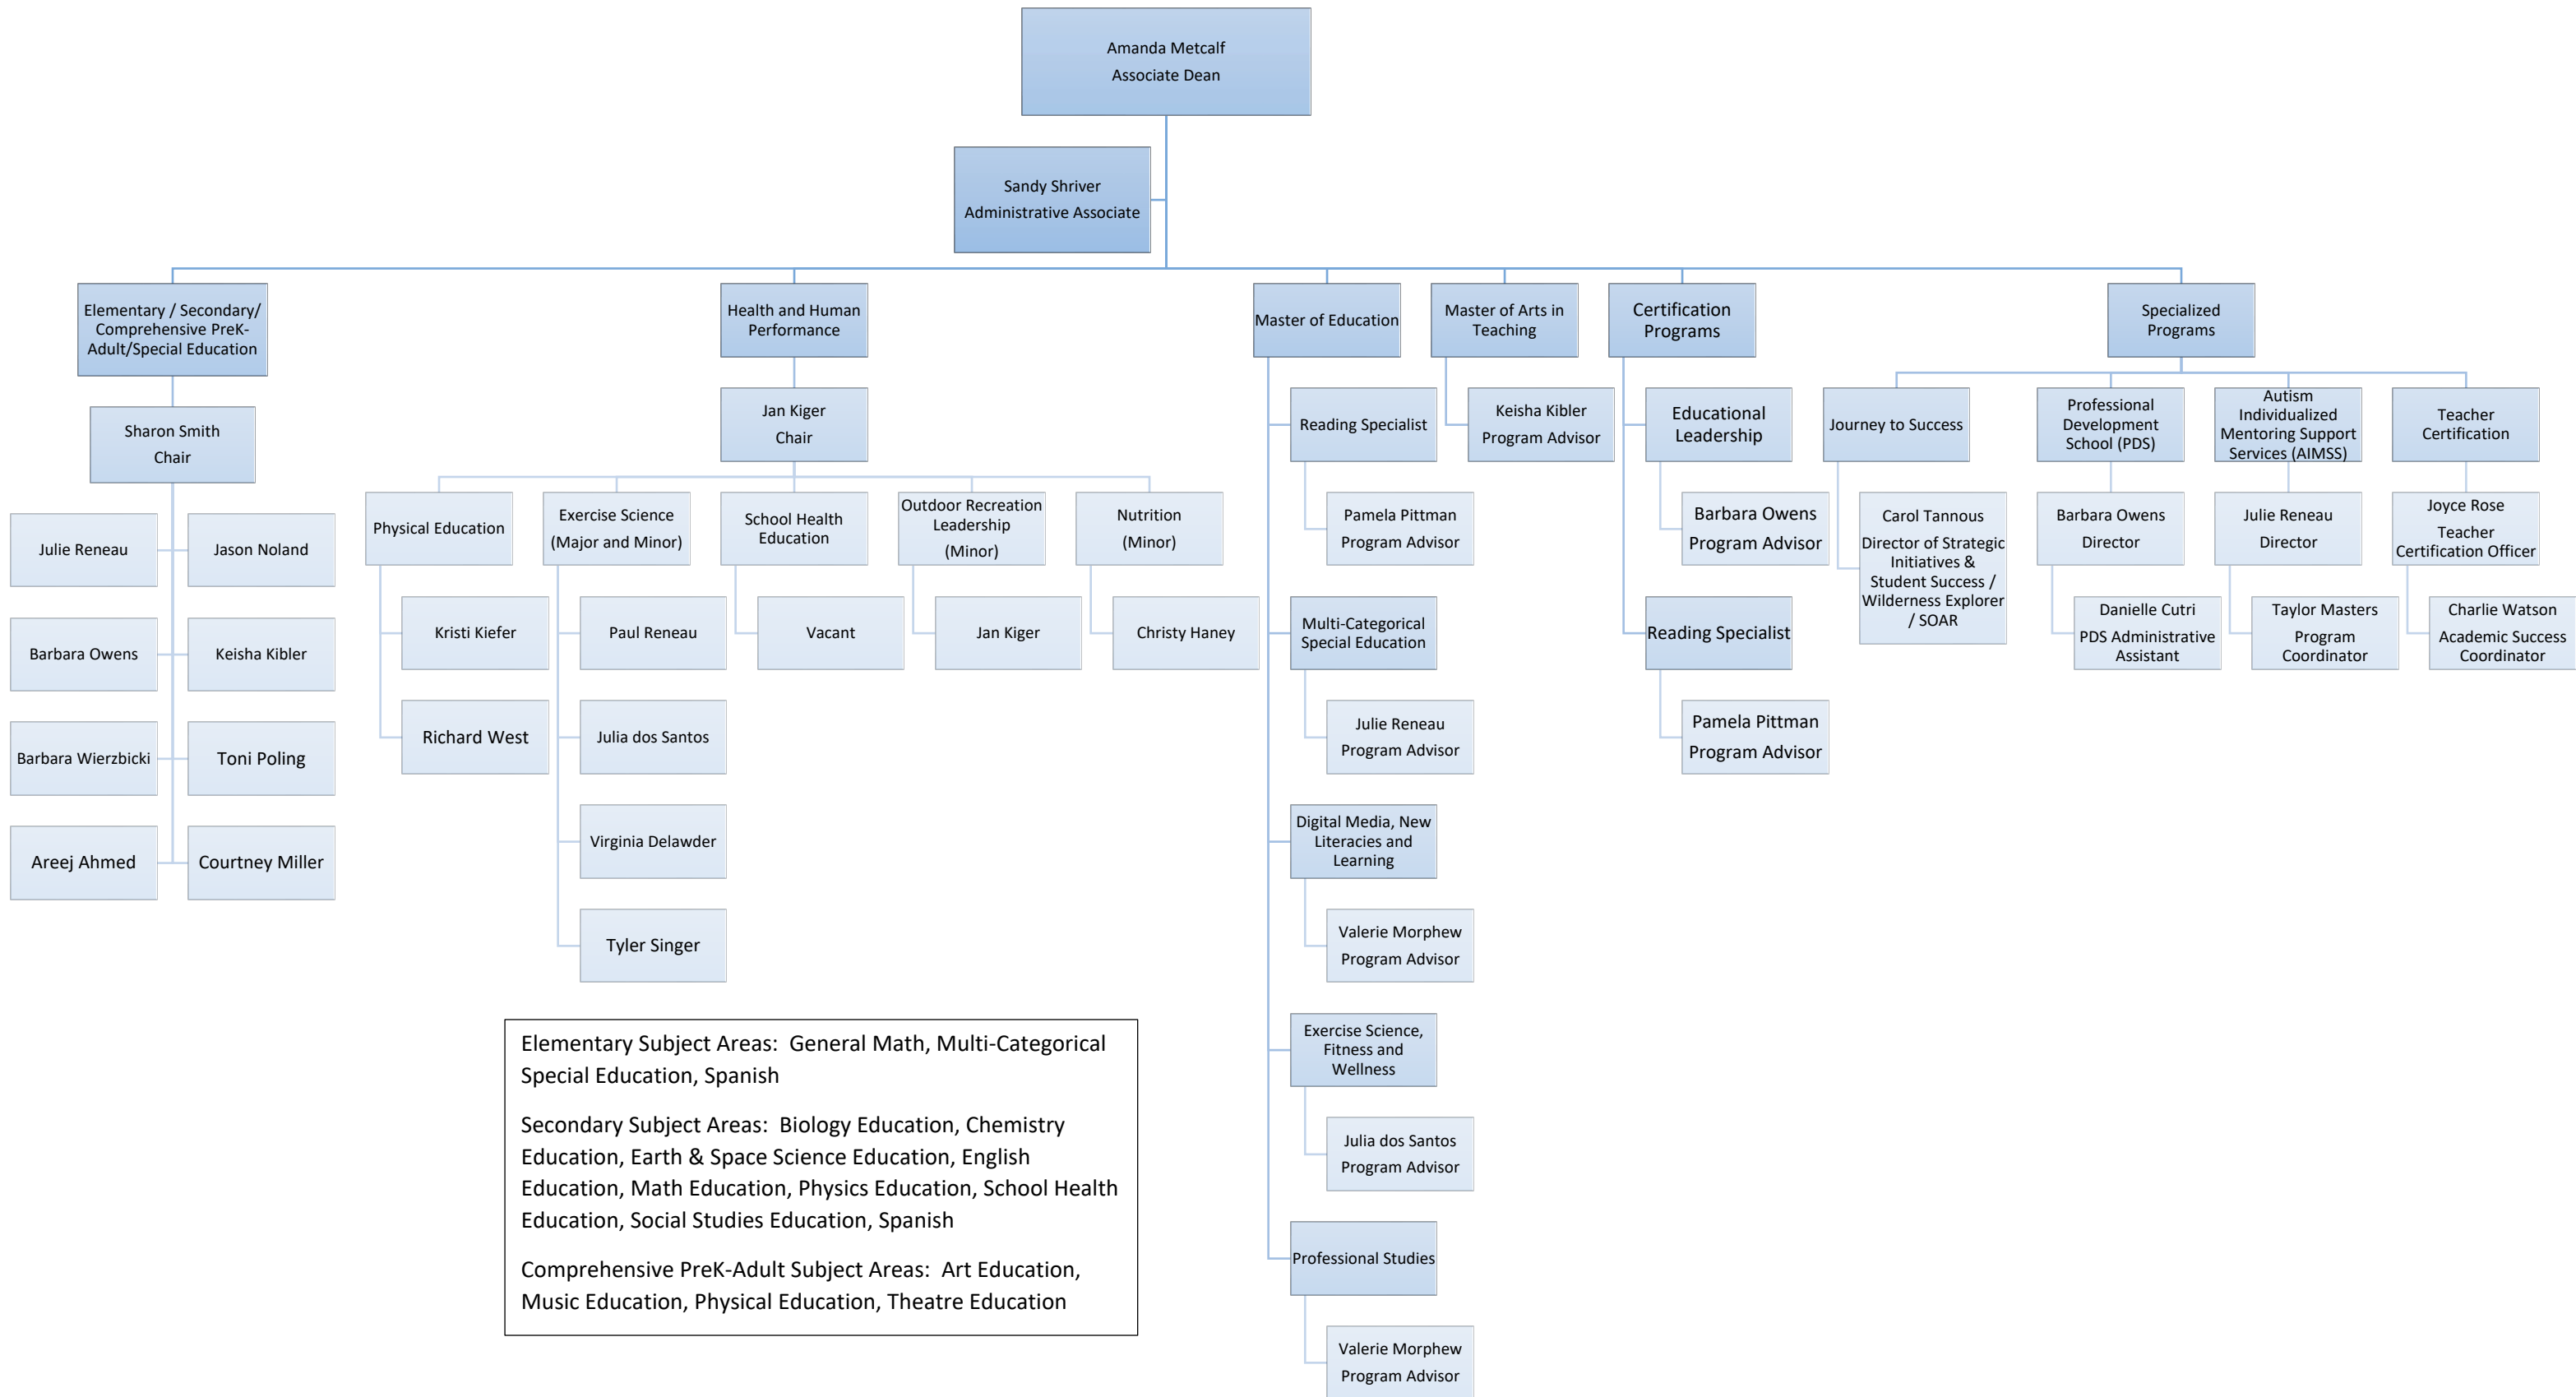

SCHOOL OF EDUCATION, HEALTH AND HUMAN PERFORMANCE

Elementary Subject Areas: General Math, Multi-Categorical Special Education, Spanish

Secondary Subject Areas: Biology Education, Chemistry Education, Earth & Space Science Education, English Education, Math Education, Physics Education, School Health Education, Social Studies Education, Spanish

Comprehensive PreK-Adult Subject Areas: Art Education, Music Education, Physical Education, Theatre Education